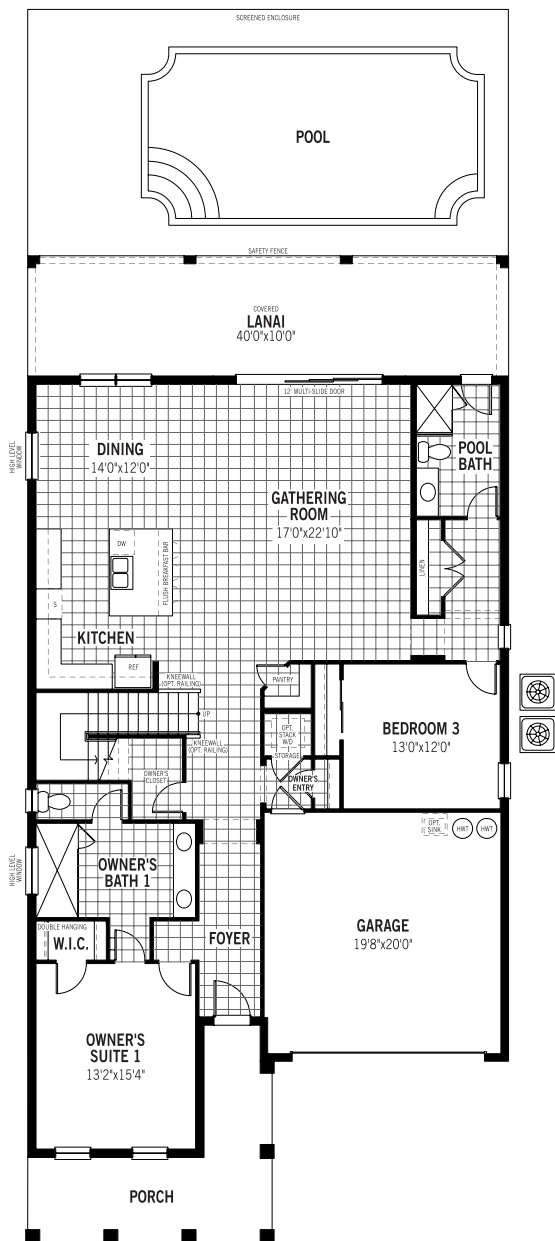

## Cabo III - First Floor

### DETAILS

4,139 Square Feet

2 Floors

8 Bedrooms

6 Full Baths

2 Car Garage

## Cabo III - Second Floor

### DETAILS

4,139 Square Feet

2 Floors

8 Bedrooms

6 Full Baths

2 Car Garage

Plans and elevations are artist's renderings and may contain options which are not standard on all models. Mattamy Homes reserves the right to make changes to these floorplans, specifications, dimensions and elevations without prior notice. Stated dimensions and square footage are approximate and should not be used as representation of the home's precise or actual size. Square footage of single family homes is generally based upon ANSI Z765-2003 but may vary from time to time and without notice. Square footage of multi-family homes are generally based upon ANSI BOMA Z65.1-1996 but may vary from time to time and without notice.