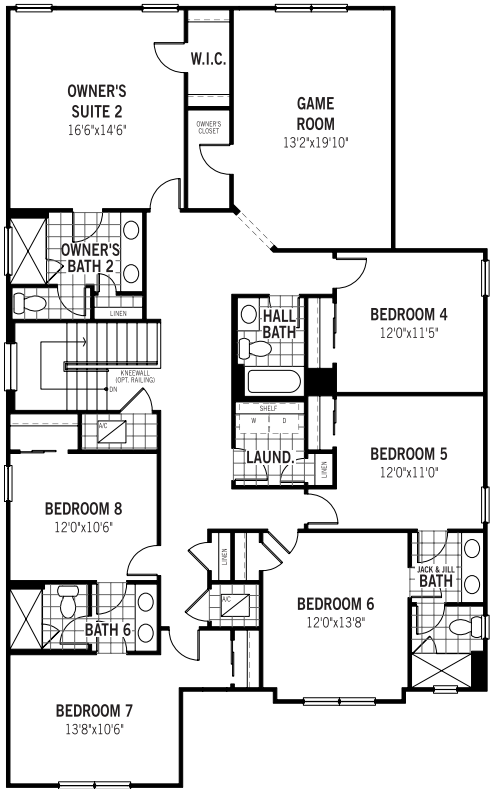

## Cabo III - First Floor

### DETAILS

4,139 Square Feet

2 Floors

8 Bedrooms

6 Full Baths

2 Car Garage

## Cabo III - Second Floor

### DETAILS

4,139 Square Feet

2 Floors

8 Bedrooms

6 Full Baths

2 Car Garage

Plans and elevations are artist's renderings and may contain options which are not standard on all models. Mattamy Homes reserves the right to make changes to these floorplans, specifications, dimensions and elevations without prior notice. Stated dimensions and square footage are approximate and should not be used as representation of the home's precise or actual size. Square footage of single family homes is generally based upon ANSI Z765-2003 but may vary from time to time and without notice. Square footage of multi-family homes are generally based upon ANSI BOMA Z65.1-1996 but may vary from time to time and without notice.